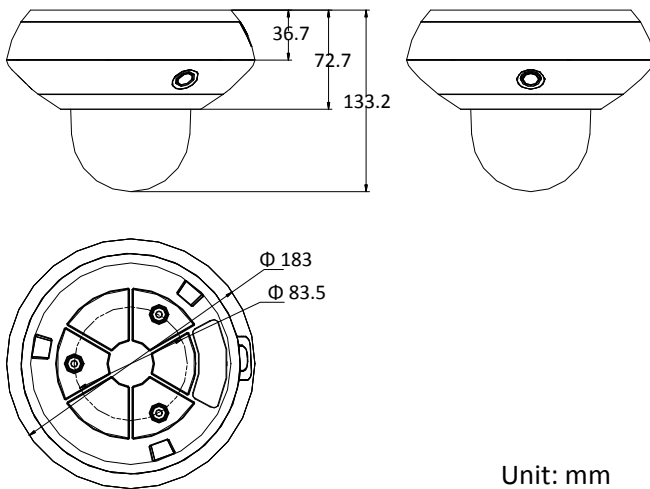

Order Model

DS-2PT3122IZ-DE3 (2.8-12mm), 12 VDC & PoE+

Dimensions

Unit: mm

Accessories

DS-1294ZJ-TRL

Wall Mounting Bracket

DS-1271ZJ-PT10

Pendant Mounting Bracket

Distributed by